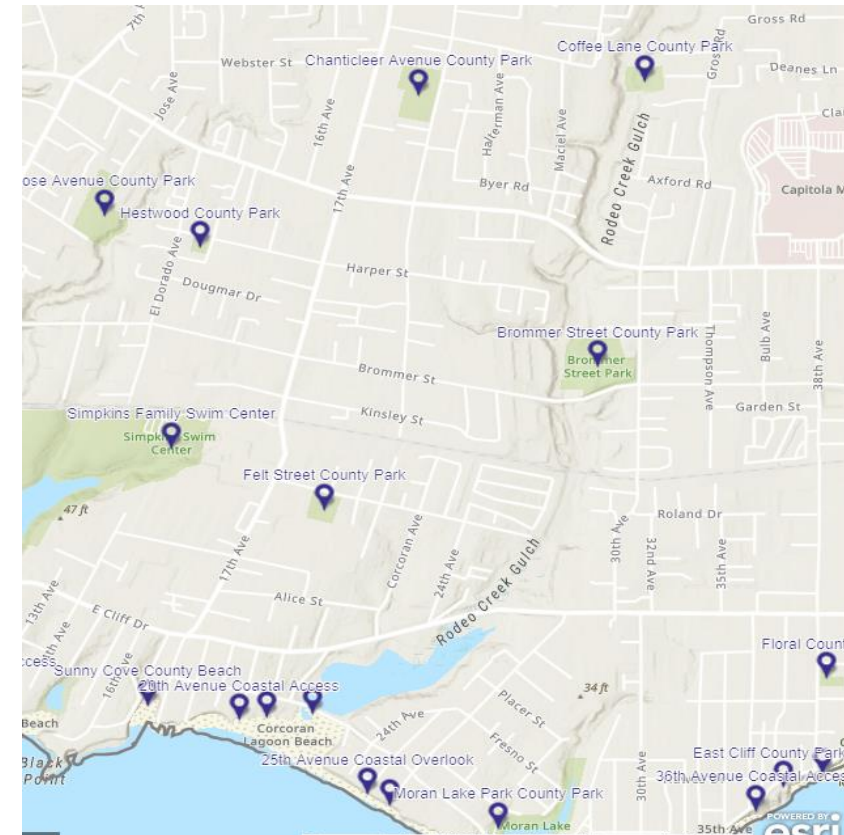

Local Park Information

- Santa Cruz County has 41 parks
- The City of Santa Cruz has 59 parks
- 96.2% of City of Santa Cruz residents live within a 10-minute walk to a park
- Getting out and walking to a park may be closer than you know!
- Visit the [Santa Cruz County Parks Website](#) to find a park near you!

Parks Near Live Oak

- There are numerous parks and beach fronts surrounding the Live Oak area
- Many of these locations are within walking distance of each other
- Local parks include Jose Avenue County Park, Hestwood County Park, Brommer St. County Park, and more!

Parks Near Seabright

- There are numerous parks, beaches, and activities surrounding the Seabright area
- Many local trails in this area provide for car-free areas to walk, cycle, and move safely!
- Local parks include Beach Flats Park, Ocean View Park, Frederick Street Park, Depot Park, and more

Healthy Activities Near Seabright

- Consider checking out the local Downtown Farmer's Market on Wednesday afternoons
- The Downtown Library and the Branciforte Library offer connections to various local resources and can be a fun destination to visit with families
- Consider walking through the Downtown area, the boardwalk, or visiting the Santa Cruz Roller Palladium for a fun family outing