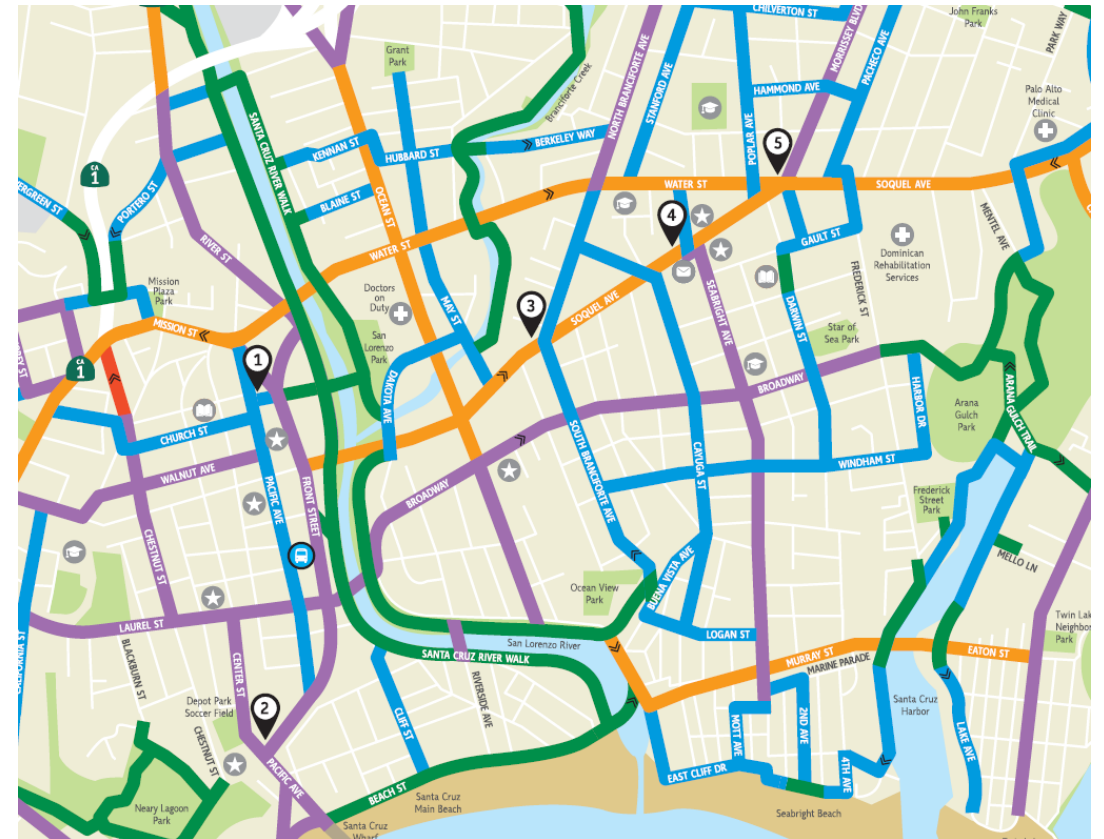

Parks Near Live Oak

- There are numerous parks and beach fronts surrounding the Live Oak area
- Many of these locations are within walking distance of each other
- Local parks include Jose Avenue County Park, Hestwood County Park, Brommer St. County Park, and more!

Healthy Activities Near Live Oak

- Live Oak has a number of activities aside from parks in the area to consider visiting
- Local resources can connect community members with assets to improve quality of life and live healthier lives
- Consider walking to East Cliff Village Plaza, Simpkins Family Swim Center, the Live Oak Family Resource Center, or the Live Oak Library Branch

Parks Near Seabright

- There are numerous parks, beaches, and activities surrounding the Seabright area
- Many local trails in this area provide for car-free areas to walk, cycle, and move safely!
- Local parks include Beach Flats Park, Ocean View Park, Frederick Street Park, Depot Park, and more

Healthy Activities Near Seabright

- Consider checking out the local Downtown Farmer's Market on Wednesday afternoons
- The Downtown Library and the Branciforte Library offer connections to various local resources and can be a fun destination to visit with families
- Consider walking through the Downtown area, the boardwalk, or visiting the Santa Cruz Roller Palladium for a fun family outing