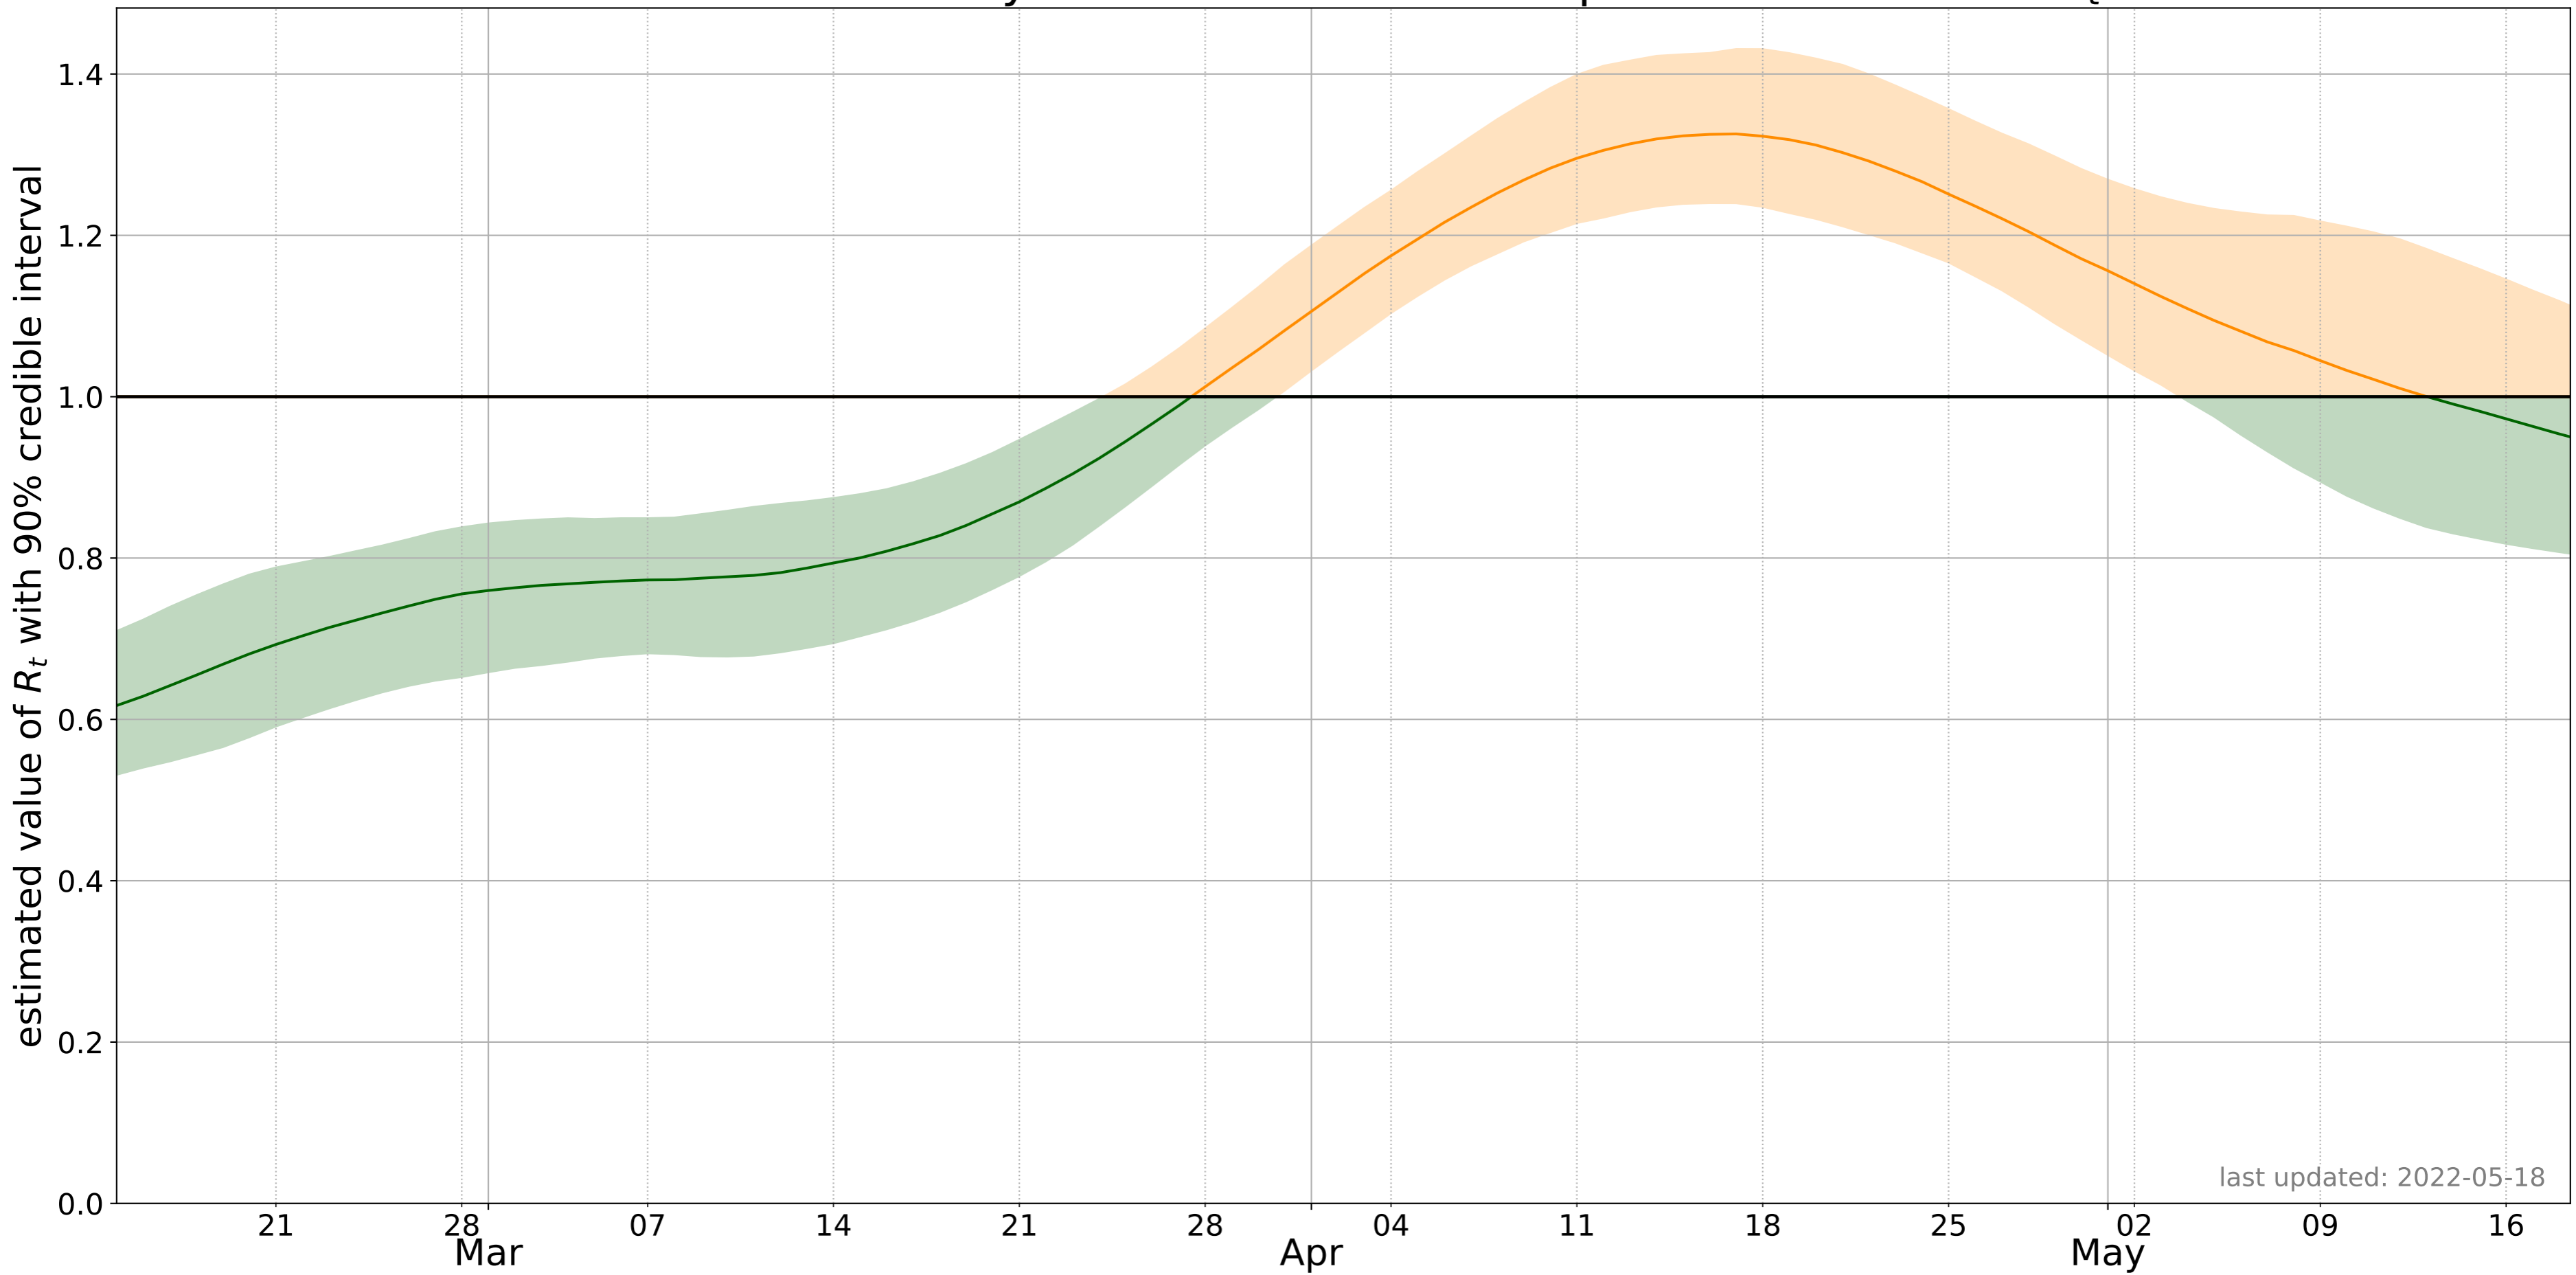

Santa Cruz County COVID-19 Effective Reproductive Number R_t

last updated: 2022-05-18