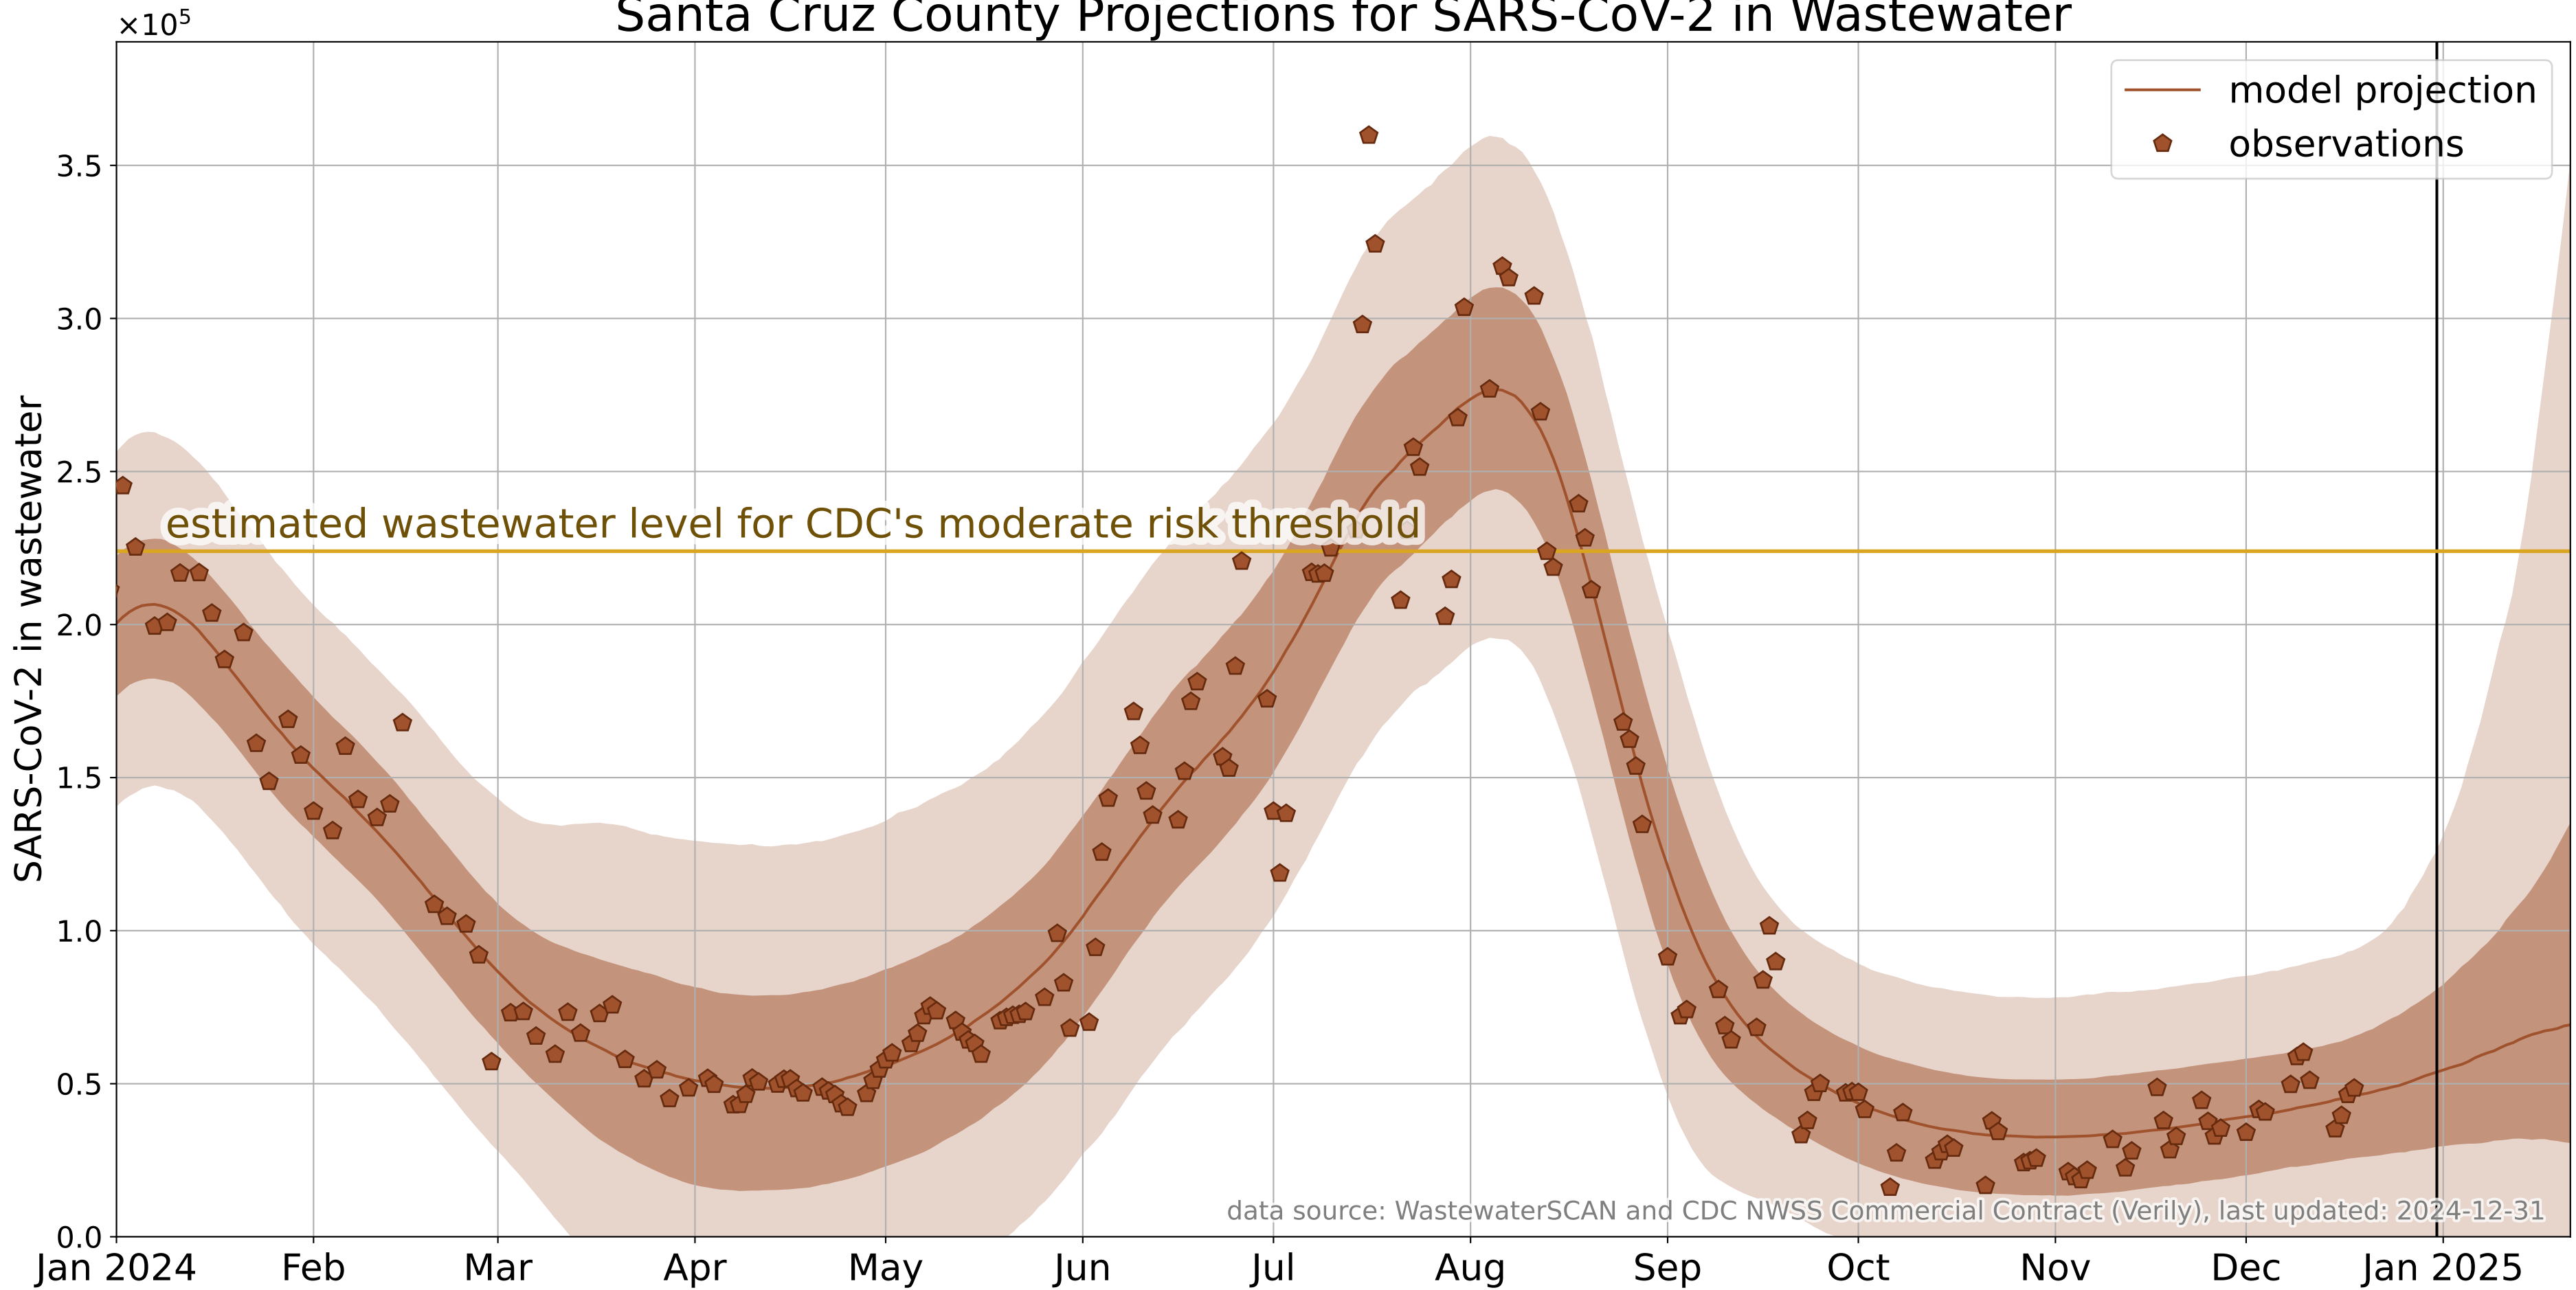

Santa Cruz County Projections for SARS-CoV-2 in Wastewater

data source: WastewaterSCAN and CDC NWSS Commercial Contract (Verily), last updated: 2024-12-31