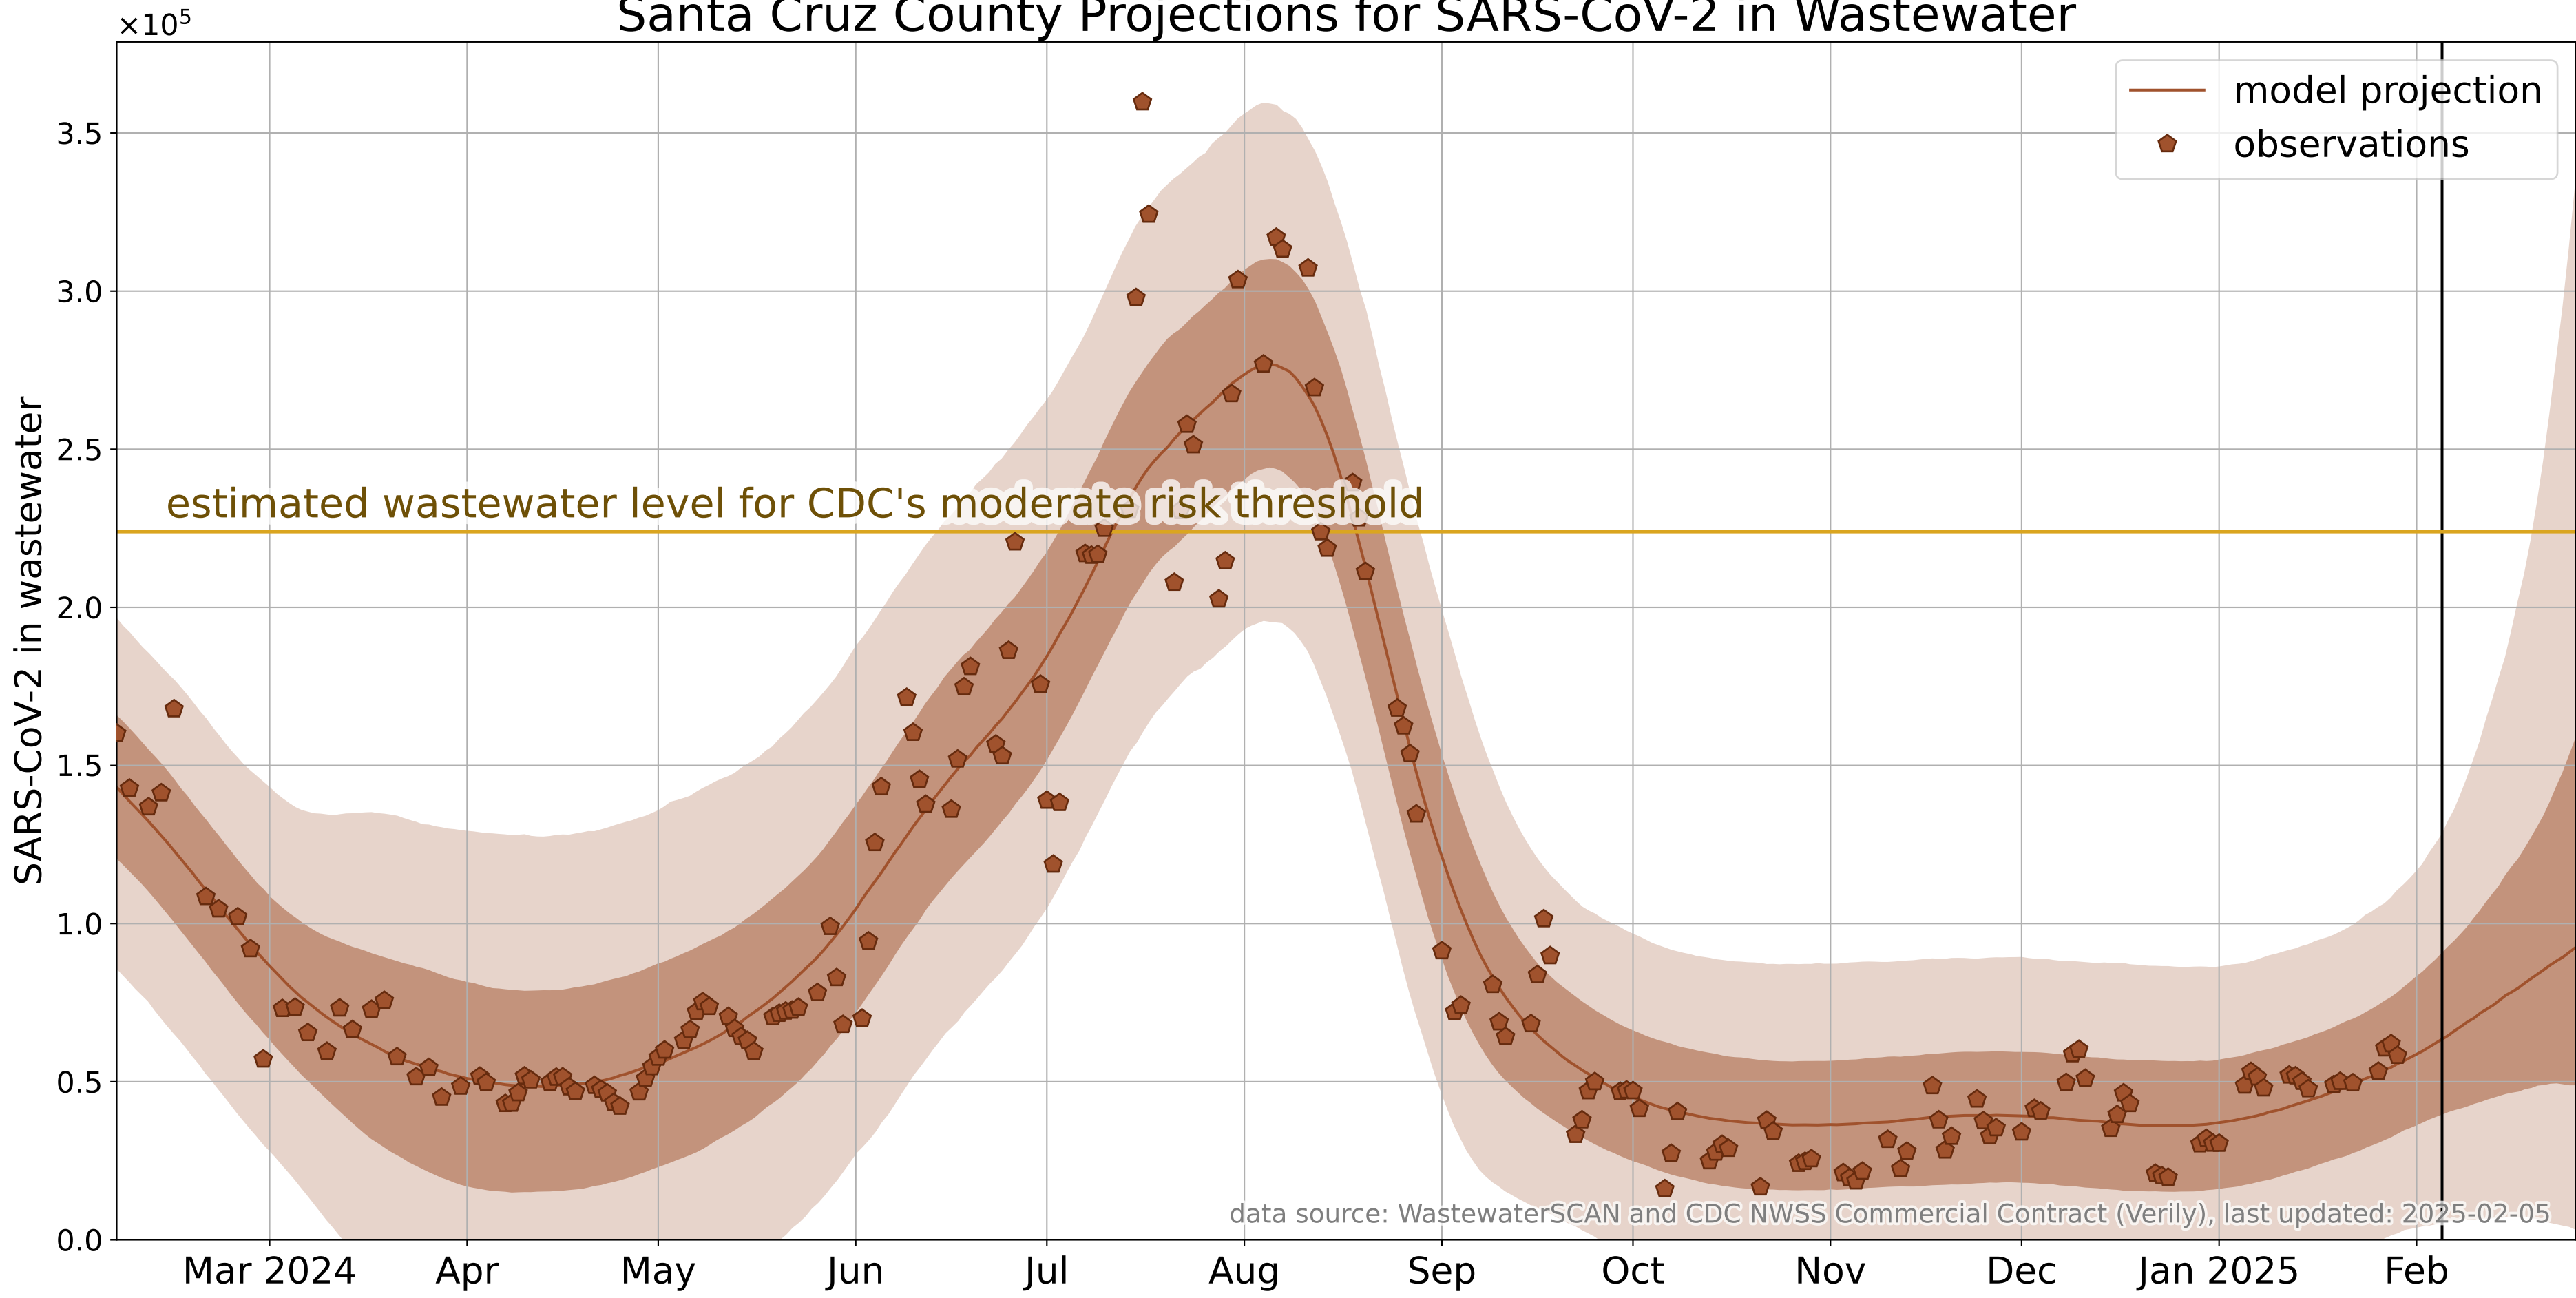

# Santa Cruz County Projections for SARS-CoV-2 in Wastewater

data source: WastewaterSCAN and CDC NWSS Commercial Contract (Verily), last updated: 2025-02-05