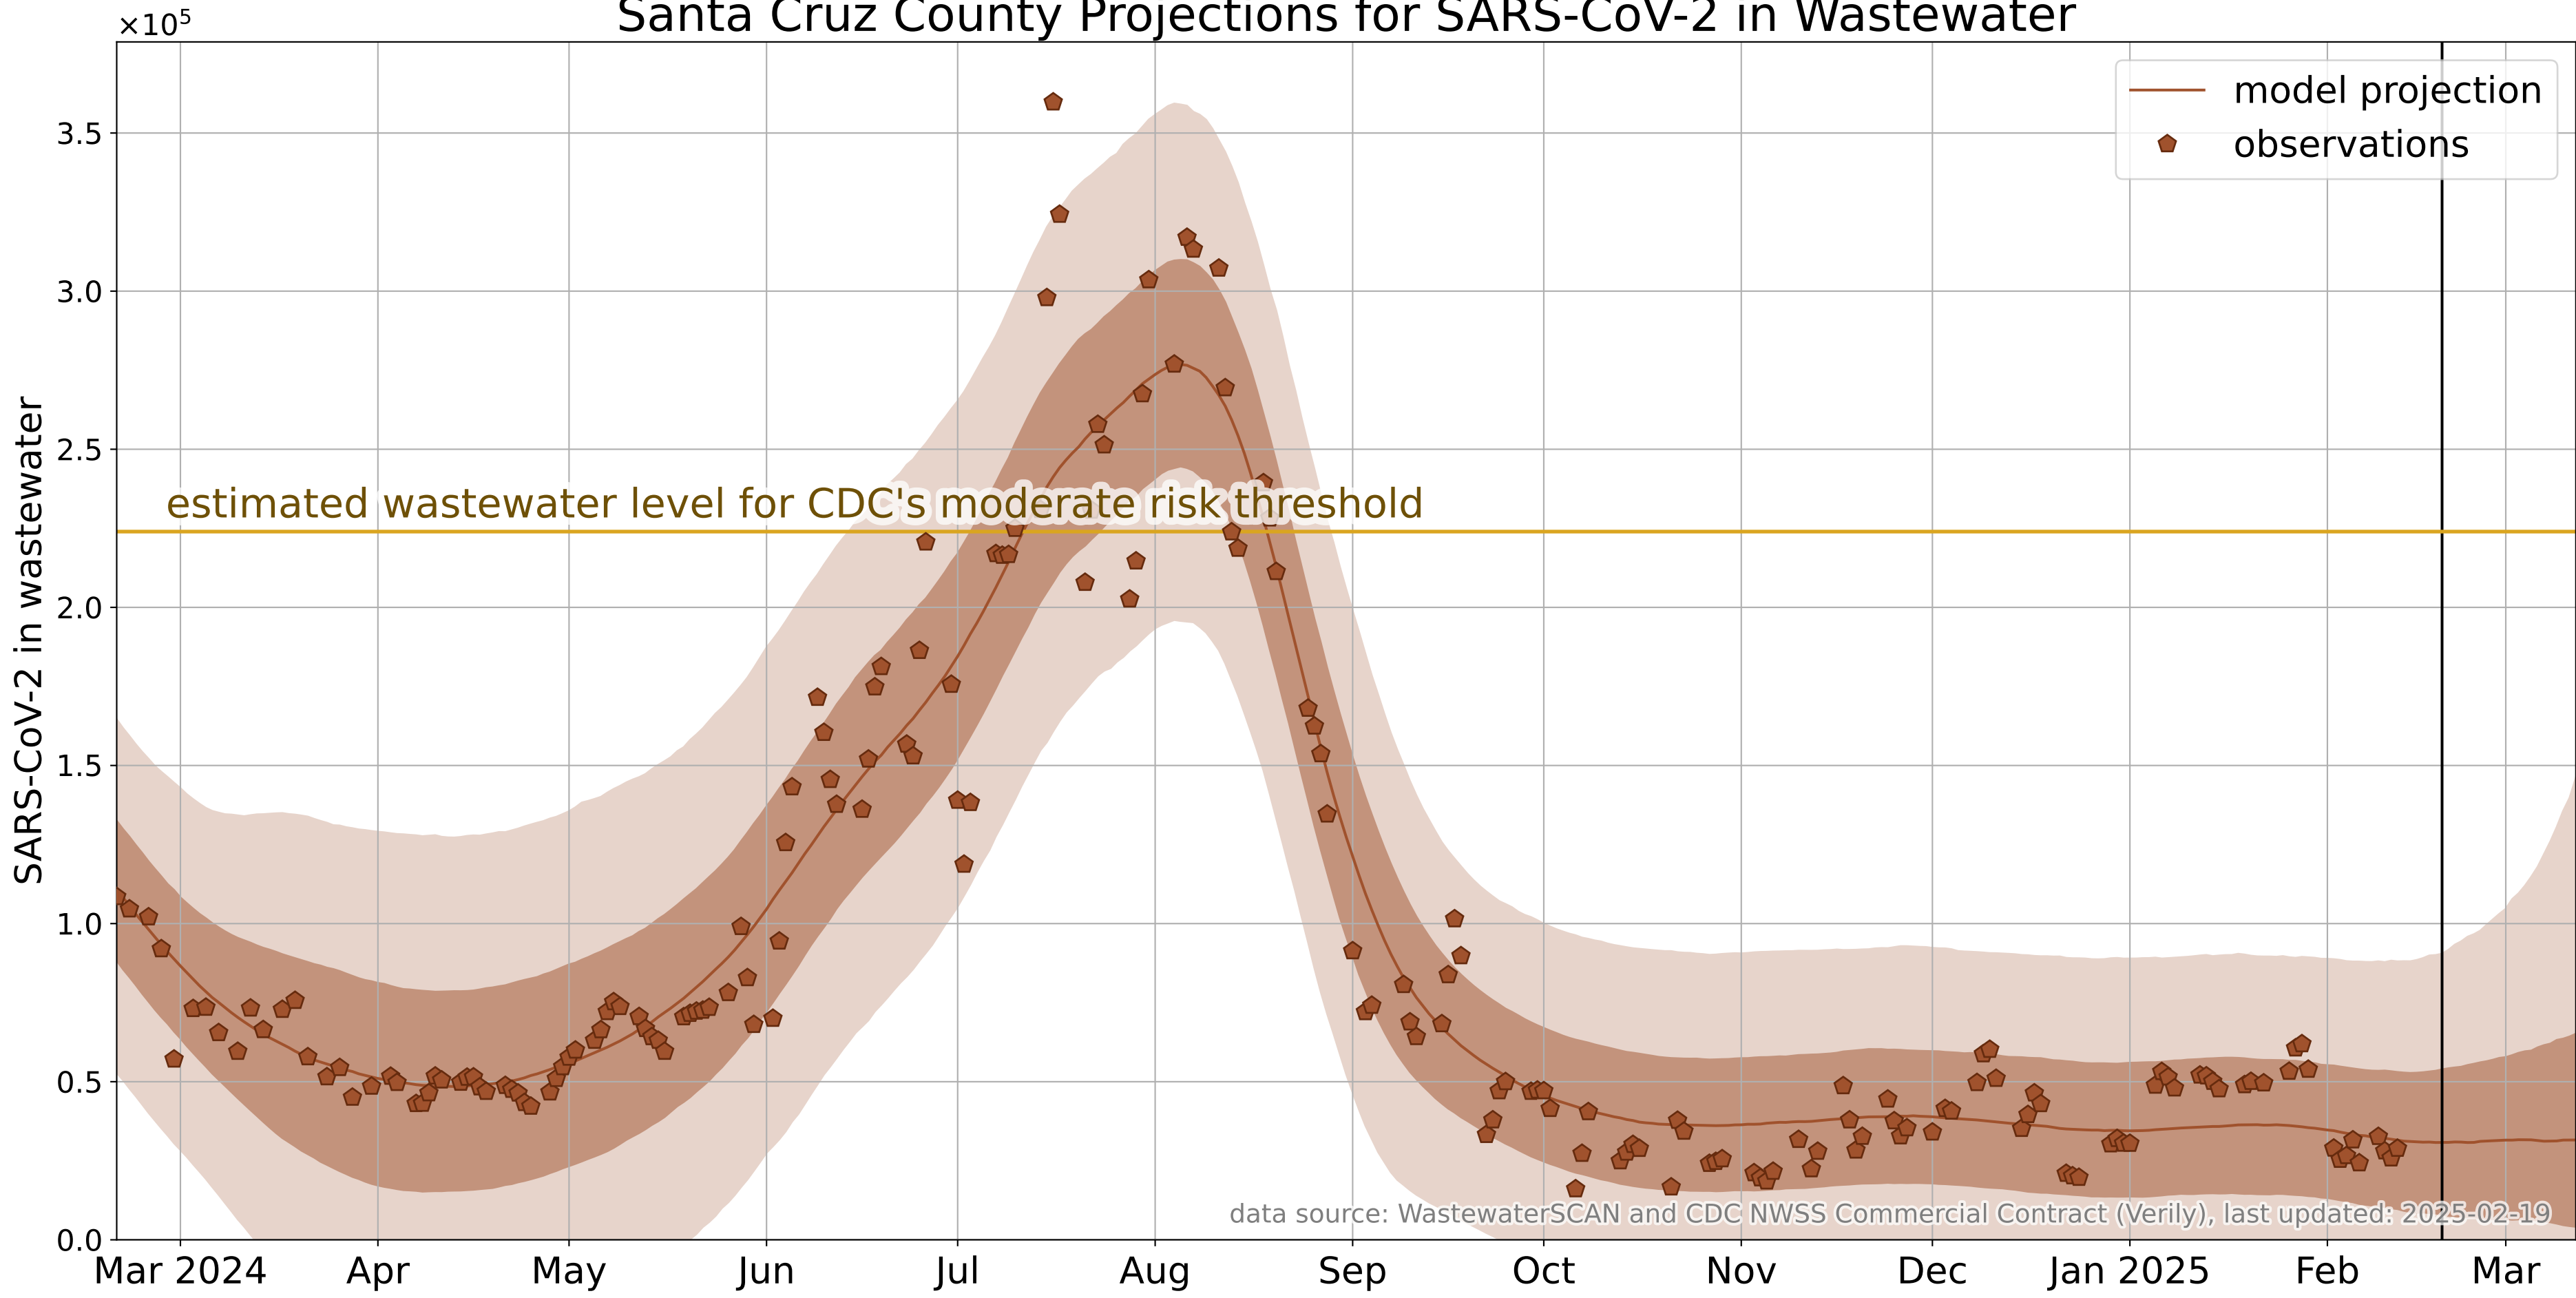

# Santa Cruz County Projections for SARS-CoV-2 in Wastewater

— model projection  
◆ observations

estimated wastewater level for CDC's moderate risk threshold

data source: WastewaterSCAN and CDC NWSS Commercial Contract (Verily), last updated: 2025-02-19